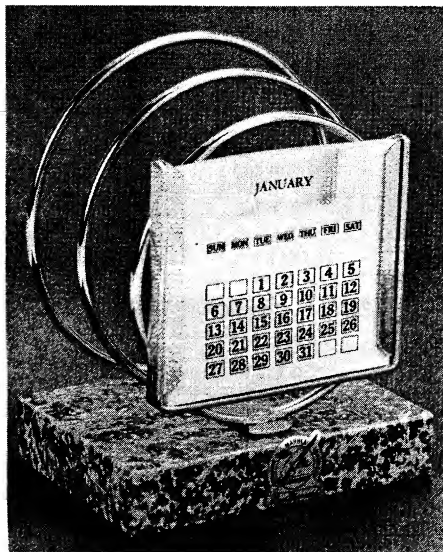

MIX & MATCH

FOR USEFUL MEMORABLE GIFTS

M54 COMBINATION LETTER RACK CALENDAR